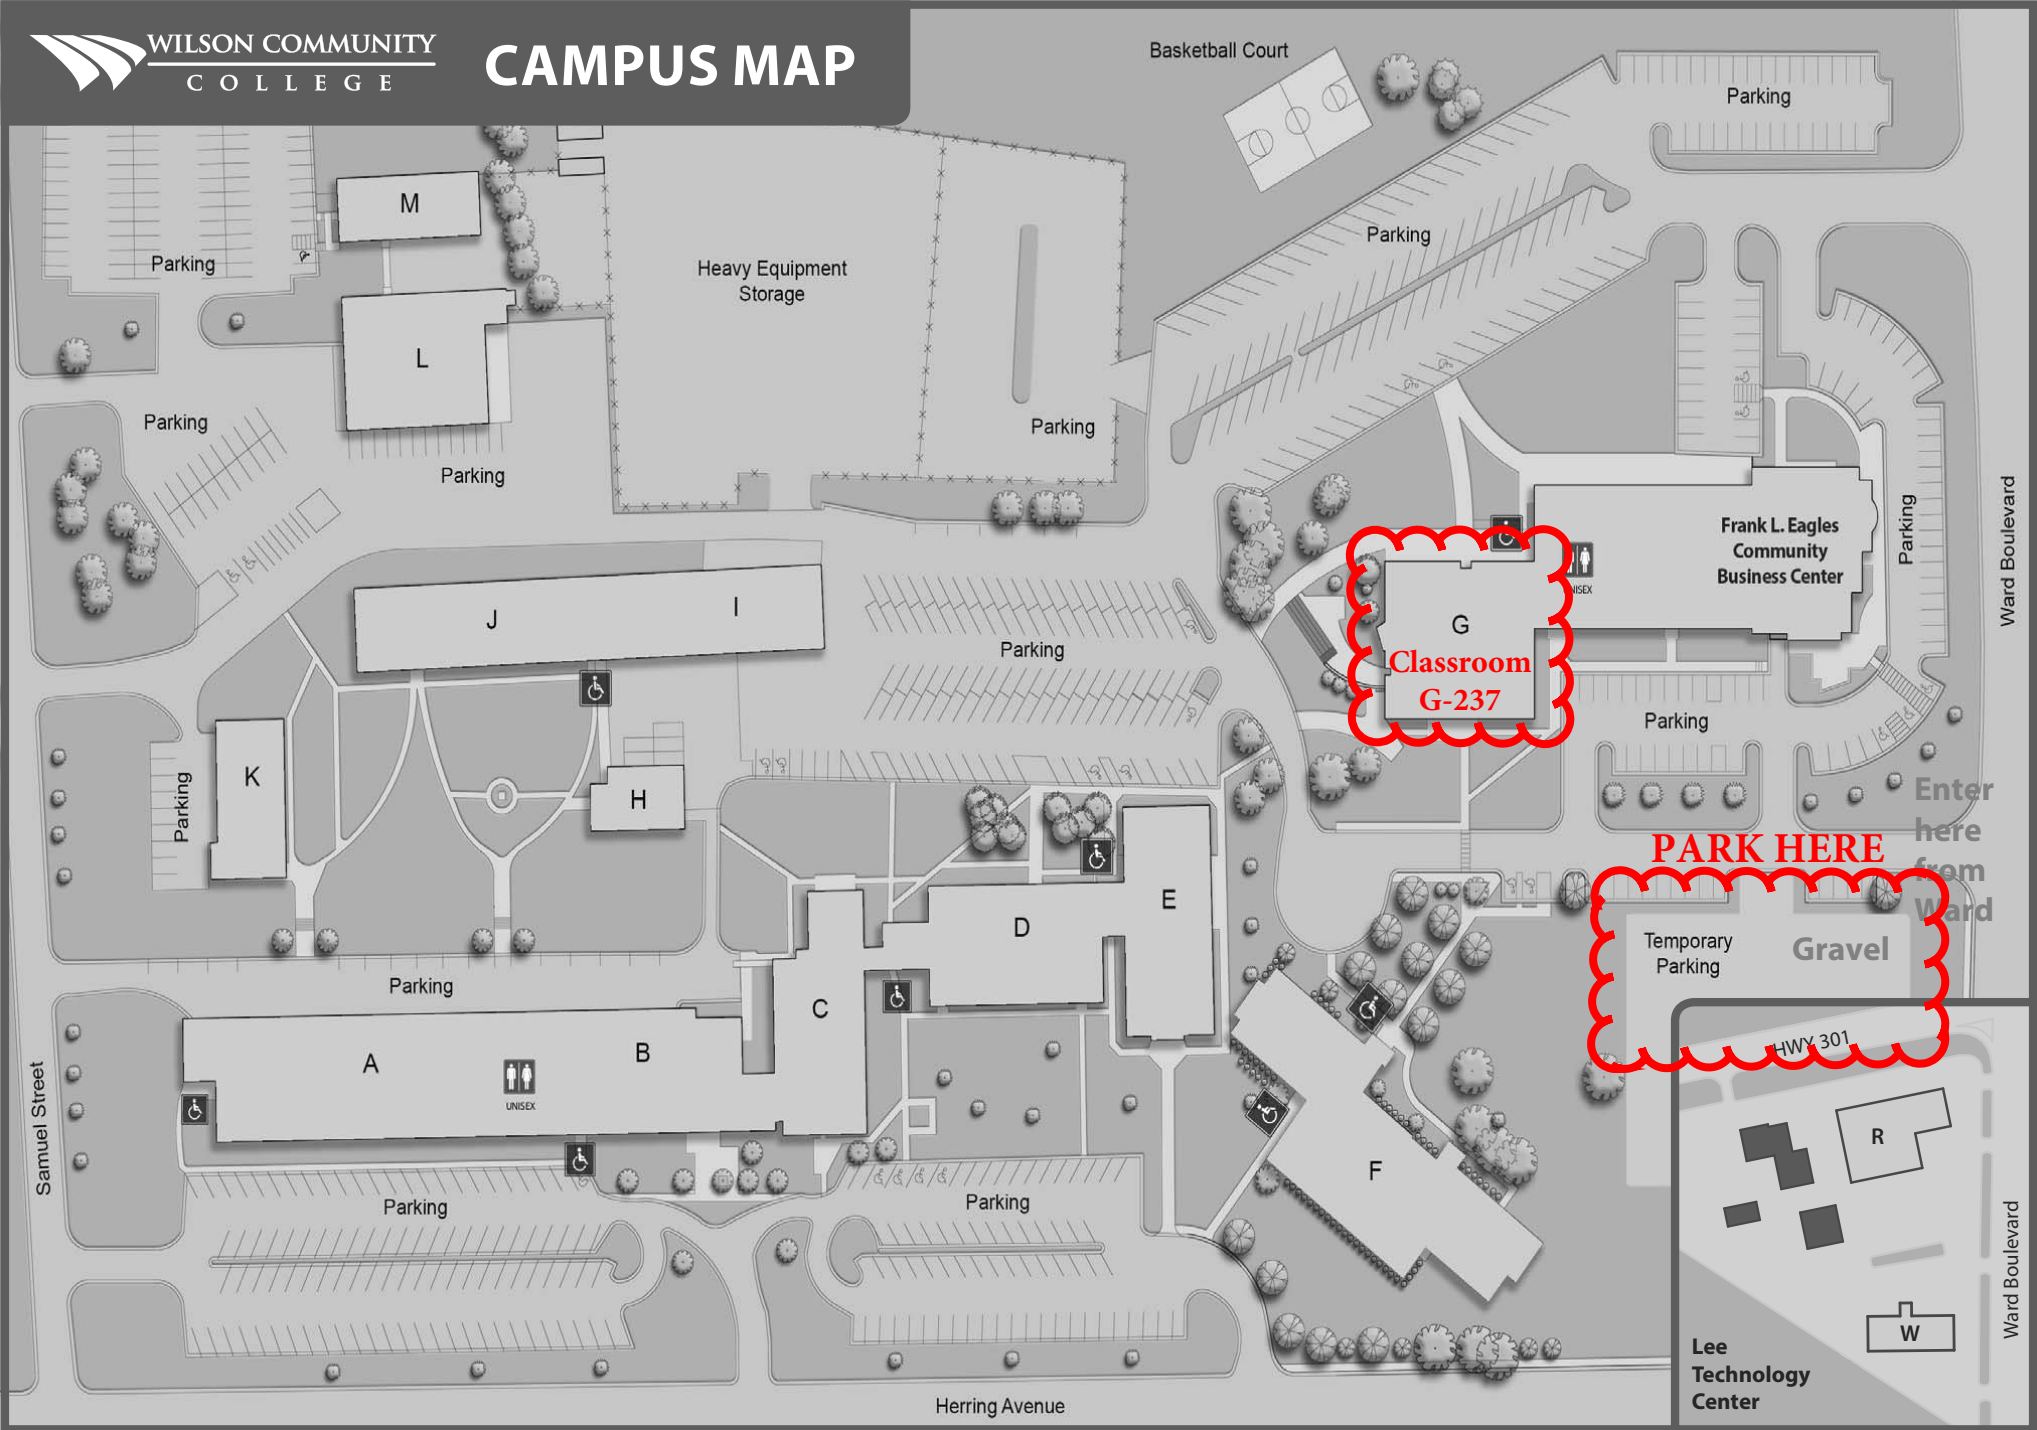

CAMPUS MAP

Basketball Court

Parking

M

Parking

Heavy Equipment Storage

L

Parking

D

E

PARK HERE

Temporary Parking

Gravel

Enter here from Ward

Parking

A

B

C

F

HWY 301

R

Ward Boulevard

Samuel Street

UNISEX

Parking

Parking

Lee Technology Center

W

Herring Avenue